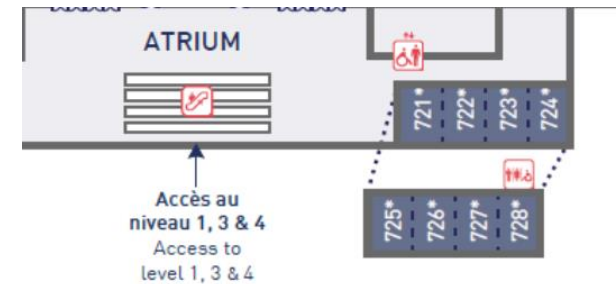

EuMW 2024 is located in the Hall 7.

Follow the signage towards Hall 7
from A2 entrance
Conference Rooms are in 7.2, 7.3,
7.4.

The Exhibition is in 7.3
See next page to site/rooms floor
plan

Level 7.3

Registration area , Exhibition, Conference Rooms

Level 7.3: Exhibition, Welcome Reception, Delegate Lunches, Career-Event
Conference Rooms: Auditorium (N01), E01-E08
 Atrium: 731/732, 733/734, 735/736, 737/738

Level 7.2

Level 7.2: rooms:

Atrium: 721+722, 721+723
 724+725, 727+728