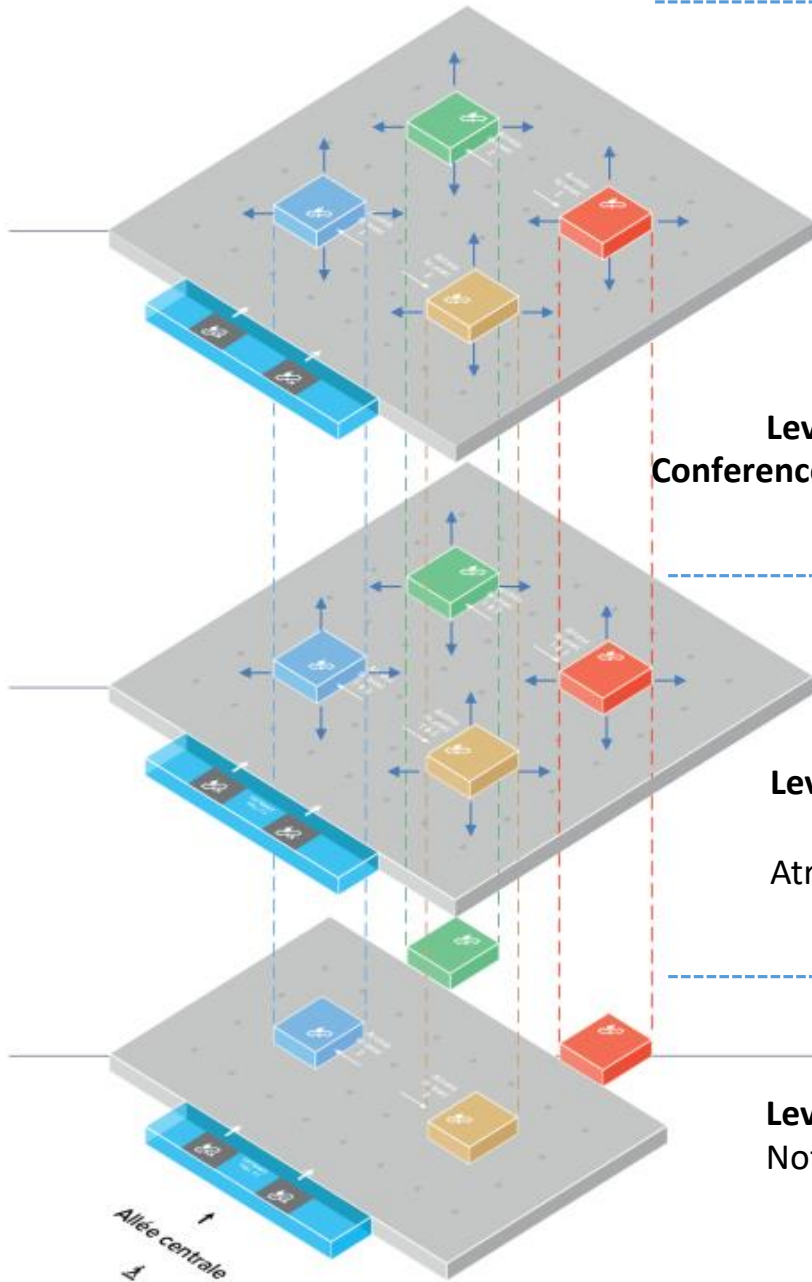

EuMW 2024 is located in the Hall 7.

Follow the signage towards Hall 7
from A2 entrance
Conference Rooms are in 7.2, 7.3,
7.4.

The Exhibition is in 7.3
See next page to site/rooms floor
plan

Level 7.3

Registration area , Exhibition, Conference Rooms

Level 7.3: Exhibition, Welcome Reception, Delegate Lunches, Career-Event
Conference Rooms: Auditorium (N01), E01-E08
 Atrium: 731/732, 733/734, 735/736, 737/738

Level 7.2

Level 7.2: rooms:

Atrium: 721+722, 721+723
 724+725, 727+728