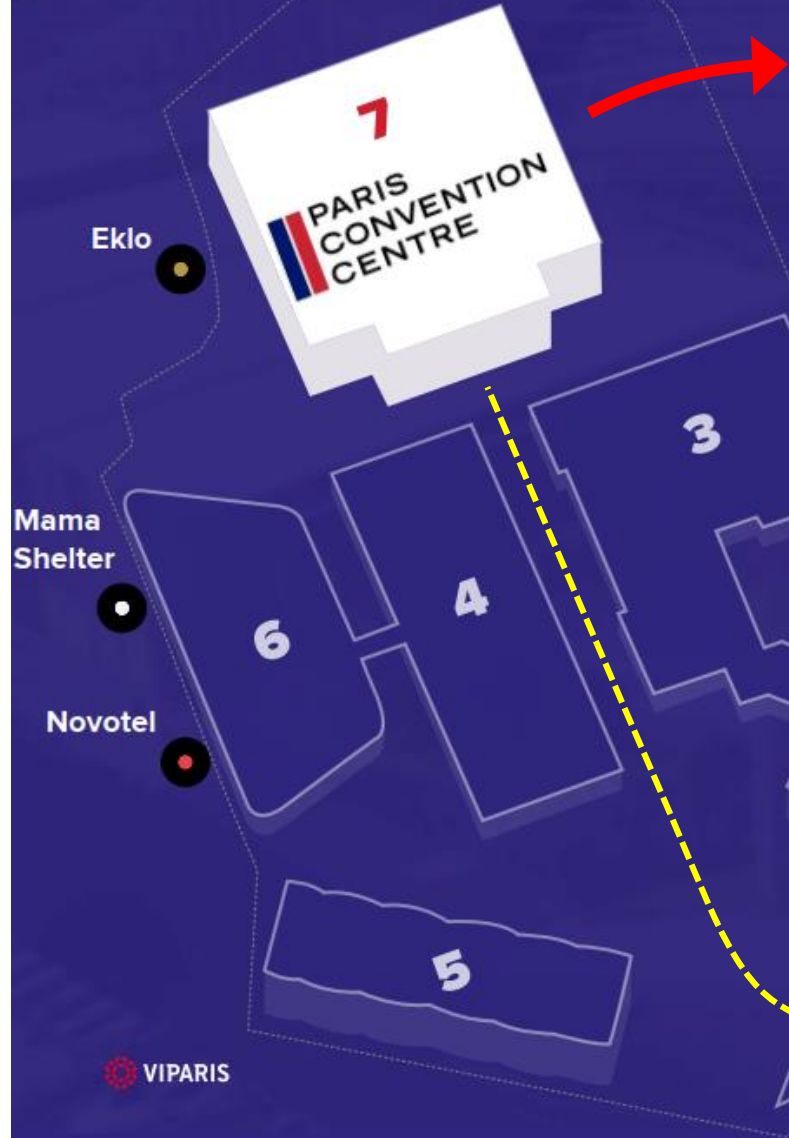

EuMW 2024 is located in the Hall 7.

Follow the signage towards Hall 7
from A2 entrance
Conference Rooms are in 7.2, 7.3,
7.4.

The Exhibition is in 7.3
See next page to site/rooms floor
plan

Level 7.3

Registration area , Exhibition, Conference Rooms

Level 7.3: Exhibition, Welcome Reception, Delegate Lunches, Career-Event
Conference Rooms: Auditorium (N01), E01-E08
 Atrium: 731/732, 733/734, 735/736, 737/738

Level 7.2

Level 7.2: rooms:

Atrium: 721+722, 721+723
 724+725, 727+728