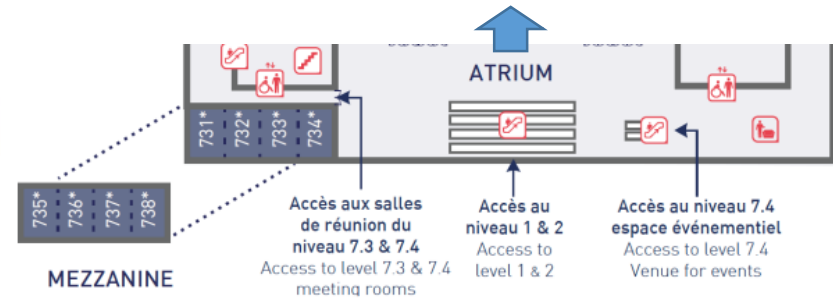

EuMW 2024 is located in the Hall 7.

Follow the signage towards Hall 7
from A2 entrance
Conference Rooms are in 7.2, 7.3,
7.4.

The Exhibition is in 7.3
See next page to site/rooms floor
plan

Level 7.3

Registration area , Exhibition, Conference Rooms

Level 7.3: Exhibition, Welcome Reception, Delegate Lunches, Career-Event
Conference Rooms: Auditorium (N01), E01-E08
 Atrium: 731/732, 733/734, 735/736, 737/738

Level 7.2

Level 7.2: rooms:

Atrium: 721+722, 721+723
 724+725, 727+728