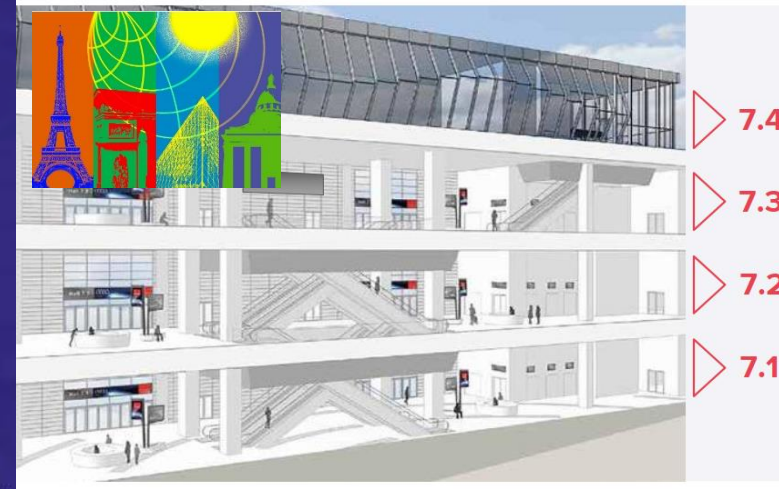

EuMW 2024 is located in the Hall 7.

Follow the signage towards Hall 7
from A2 entrance
Conference Rooms are in 7.2, 7.3,
7.4.

The Exhibition is in 7.3
See next page to site/rooms floor
plan

Level 7.3

Registration area , Exhibition, Conference Rooms

Level 7.3: Exhibition, Welcome Reception, Delegate Lunches, Career-Event
Conference Rooms: Auditorium (N01), E01-E08
 Atrium: 731/732, 733/734, 735/736, 737/738

Level 7.2

Level 7.2: rooms:

Atrium: 721+722, 721+723
 724+725, 727+728