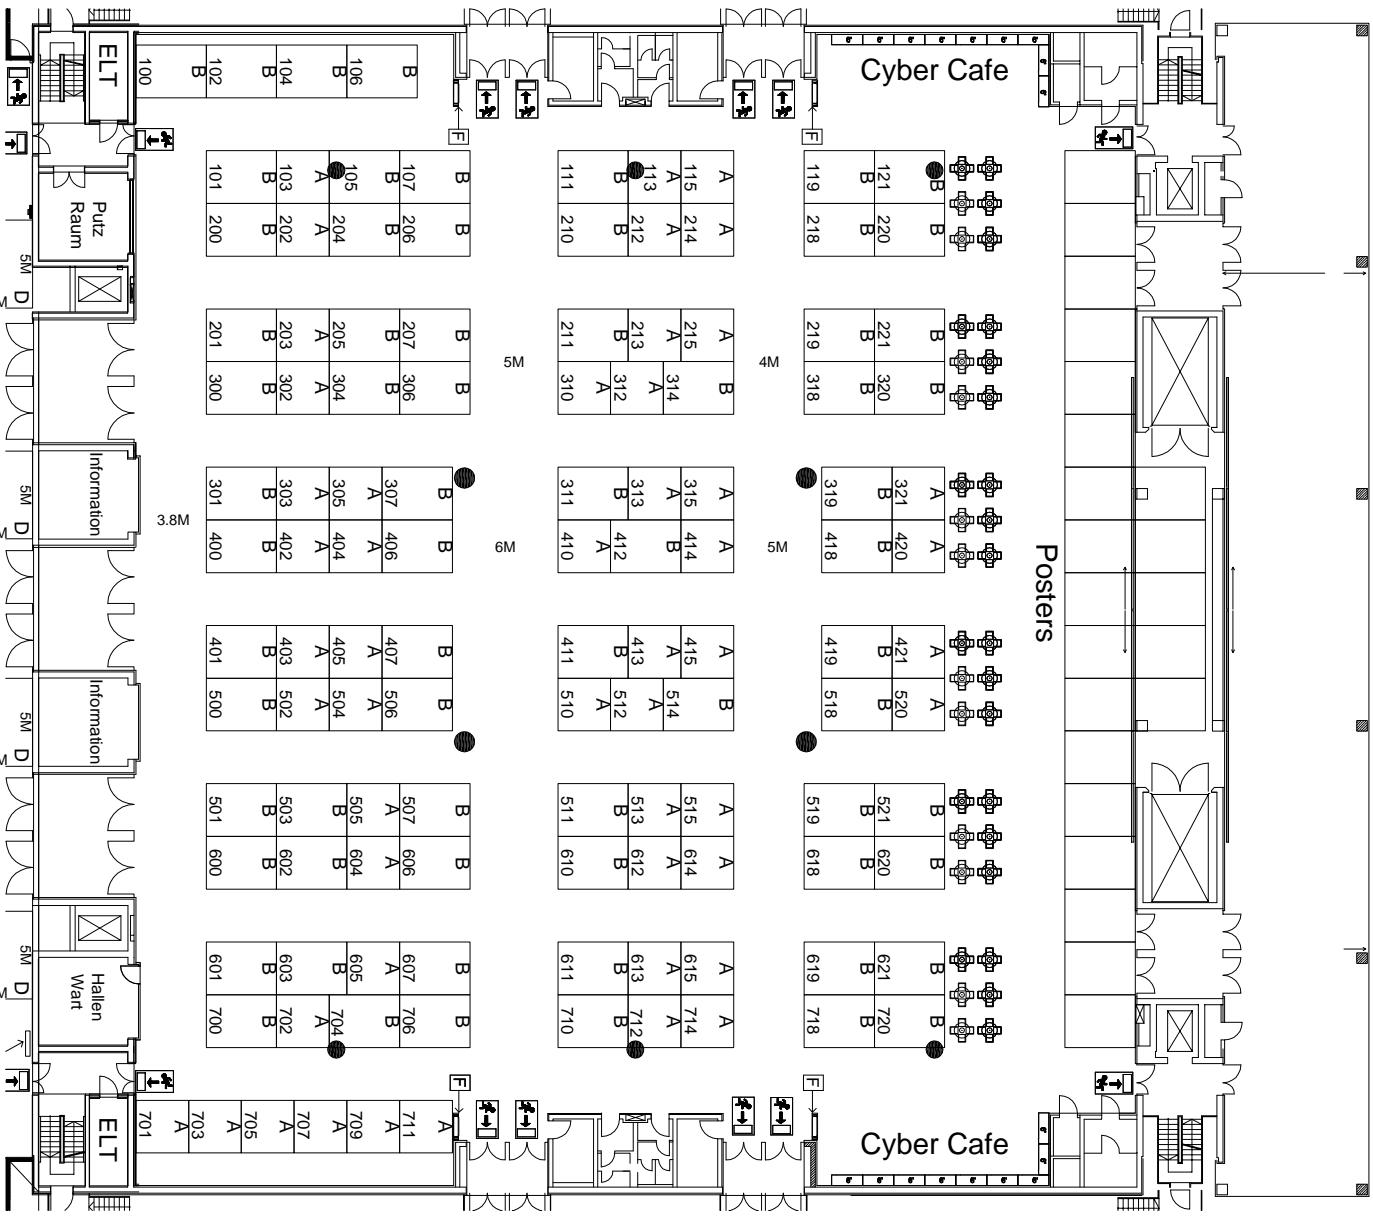

European Microwave Exhibition

9-11, October 2007

ICM

Munich Germany

Ground Floor

Booth Size Key

- A: 3m x 3m = 9 Sq. Mt.
- B: 3m x 4m = 12 Sq. Mt.

SCALE

"EuMW Reserves the right to revise the floor plan as it deems necessary."