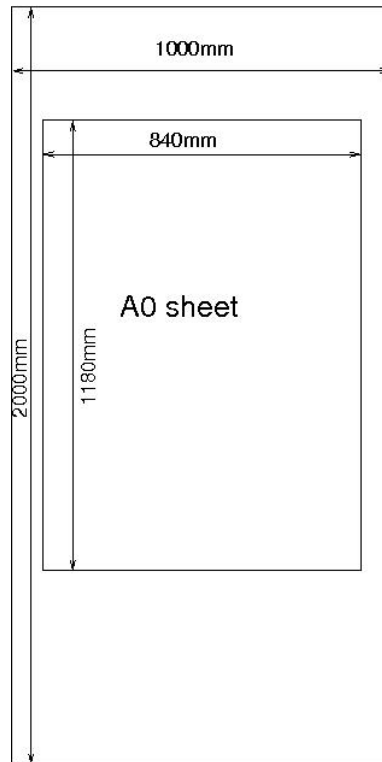

Instructions for Poster Panels

Poster Panels have the following dimensions:

You can put an A0 sheet on the panel. When you will arrive in the poster panel room, there will be a panel assigned to each paper. This assignment will be indicated by a sheet with the title and the name of the author of the corresponding paper. Please respect your assignment. If you have any difficulty contact the session chair.